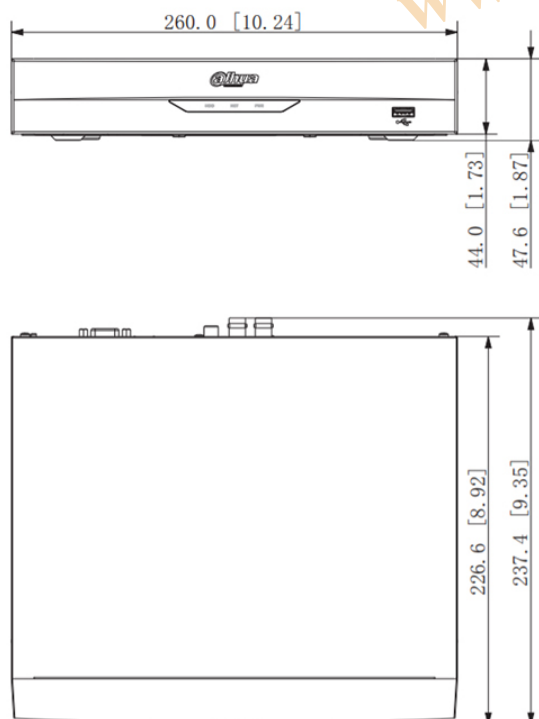

Videoregistratore XVR 5in1 H265+ 4 Canali 5M-N WizSense

Descrizione

WizSense XVR5104HS-I3 Videoregistratore Dahua XVR 4 Canali con 5 tecnologie in 1 HDCVI+AHD+TVI+ANALOGICO+IP, risoluzione fino a 5M-N e compressione video fino a AI Coding, H.265+.1 VGA e 1 HDMI, 2 Porte USB, RS485, Supporto 1 Hard Disk SATA fino a 6TB, 1 Ingresso + 1 Uscita Audio. Supporto Video Analisi e Rilevamento Volto, IoT & POS.

Dimensioni: