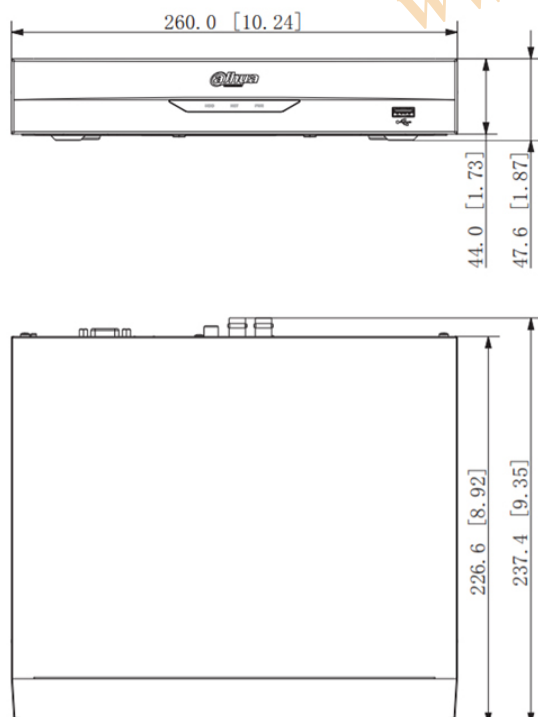

Dimensioni:

Scheda tecnica

Model: DVR	XVR5116HS-I3
SYSTEM	
Main Processor	Embedded processor
Operating System	Embedded LINUX
PERIMETER PROTECTION	
Performance	2 channels
FACE DETECTION	
Face Attributes Performance of AI by Recorder (Number of Channels)	6 attributes: Gender, age groups (6), glasses, expressions (8), face mask, beard, with up to four detection panels displayed at the same time
Face Database Capacity	Up to 10 face databases and 10,000 pictures
Face Recognition Performance of AI by Recorder (Number of Channels)	2 channels
SMD PLUS	
VIDEO AND AUDIO SMD Plus by Recorder	Full-channel SMD Plus (AI by recorder), secondary filtering for human and motor vehicle SMD Plus, reducing false alarms caused by leaves, rain and lighting condition change
Page 2	

Product Dimensions	Compact 1U, 260.0 mm × 237.4 mm × 47.6mm (W × D × H) 10.24? × 9.35? × 1.87? (W × D × H)
Operating Temperature	33.0 mm × 89.0 mm × 15.0 mm (L × W × H)
Packaging Dimensions	13.11? × 3.50? × 12.40? (L × W × H)
Operating Humidity	10%–90%
Installation	Desktop