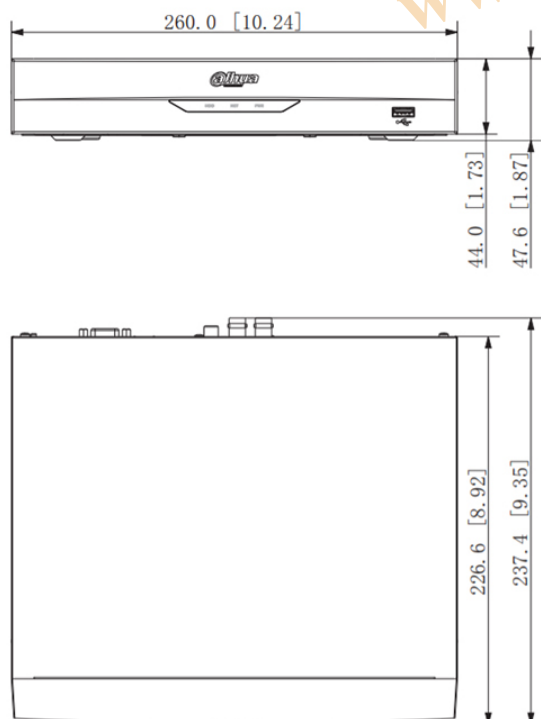

Dimensioni:

Scheda tecnica

Model: DVR	XVR5116HS-I3
SYSTEM	
Main Processor	Embedded processor
Operating System	Embedded LINUX
PERIMETER PROTECTION	
Performance	2 channels
FACE DETECTION	
Face Attributes Performance of AI by Recorder (Number of Channels)	6 attributes: Gender, age groups (6), glasses, expressions (8), face mask, beard, with up to four detection panels displayed at the same time
Face Database Capacity	Up to 10 face databases and 10,000 pictures
Face Recognition Performance of AI by Recorder (Number of Channels)	2 channels
SMD PLUS	
VIDEO AND AUDIO SMD Plus by Recorder	Full-channel SMD Plus (AI by recorder), secondary filtering for human and motor vehicle SMD Plus, reducing false alarms caused by leaves, rain and lighting condition change
Page 2	

Product Dimensions	Compact 1U, 260.0 mm × 237.4 mm × 47.6mm (W × D × H) 10.24? × 9.35? × 1.87? (W × D × H)
Operating Temperature	33.0 mm × 89.0 mm × 15.0 mm (L × W × H)
Packaging Dimensions	13.11? × 3.50? × 12.40? (L × W × H)
Operating Humidity	10%–90%
Installation	Desktop